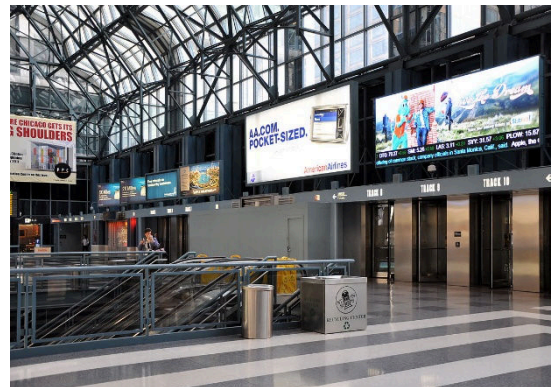

STEP 1 – Transport from Lake Zurich to Palatine Metra Station

The Metra Rail Palatine Station may is located 8.5 miles (20 minutes) from VRG Controls OR 4.3 miles (10 minutes) from Hampton Inn Deer Park. There are several options for transport:

- VRG Employee Drop Off
- UBER / LYFT
- Hampton Inn Shuttle – Requires Advance Notice

Hampton Inn Deer Park:

21660 West Lake Cook Road
Deer Park, Illinois, 60010, USA

Palatine Metra Station:

137 W Wood Street
Palatine, Illinois 60067

STEP 2 – Arrival at the Palatine Metra Station (UP Northwest Line)

Metra Rail tickets may be purchased at the Palatine Metra Station during certain hours. If the station ticket office is not open, you may purchase tickets on board the train – CASH ONLY. Tickets may also be purchased via your smartphone by downloading the Ventra App. Fare is \$7.25. Duration of the journey is approximately 58 minutes. Inbound Chicago trains are typically located on the innermost track adjacent to the station building.

STEP 3 – Metra Rail from Palatine Station to Chicago OTC Station

Metra trains are “double decker” trains that offer a comfortable ride which is much more efficient to travel to downtown Chicago than driving during rush hour. There should be plenty of space for luggage. Metra rail does allow consumption of “adult beverages” in moderation to enhance your journey. No need to worry about missing your stop. You will exit the train at the Ogilvie Transportation Center (OTC). Train times and other info available at: <https://metrarail.com/maps-schedules/train-lines/UP-NW>