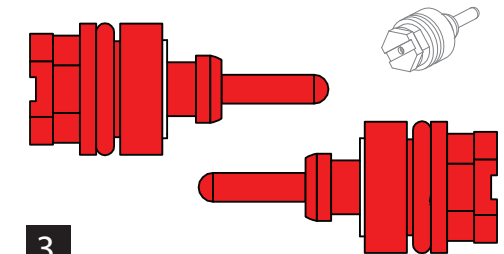

2

EL-0080 Diaphragm Hole-600 psi, Buna QTY 4

3

PD-0170 Balance Valve Assembly QTY 2

1

EL-0090 VGP-100 Diaphragm; #4C-350-25-DPJ QTY 1

4

PD-0240 Balance Valve Seat QTY 2

5

PD-0260 Balanced Valve Spacer Screen QTY 2

6

EL-0200 O-Ring, -010, Buna, 3/8 x 1/4 x 1/16 QTY 6

7

EL-0210 O-Ring,-012, Buna, 1/2 x 3/8 x 1/16 QTY 9