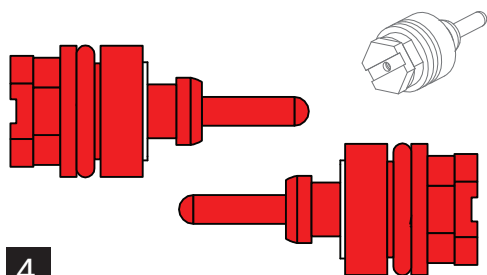

**1**  
EL-0020 Diaphragm w/hole -1500 psig, Buna QTY 1

**3**  
EL-0080 Diaphragm Hole-600 psi, Buna QTY 5

**2**  
EL-0030 Diaphragm w/Hole-225 psig, Buna QTY 1

**5**  
PD-0240 Balance Valve Seat QTY 2

**6**  
EL-0155 Nylon Washer; .480 x.250x.05; OFF White #90295A440 QTY 12

**7**  
EL-0200 O-Ring, -010, Buna, 3/8 x 1/4 x 1/16 QTY 5

**8**  
EL-0210 O-Ring,-012, Buna, 1/2 x 3/8 x 1/16 QTY 10

**4**  
PD-0170 Balance Valve Assembly QTY 2

**9**  
EL-0228 O-Ring,-038, Buna; 2-5/8x2-3/4x1/16; #9452K126 QTY 1